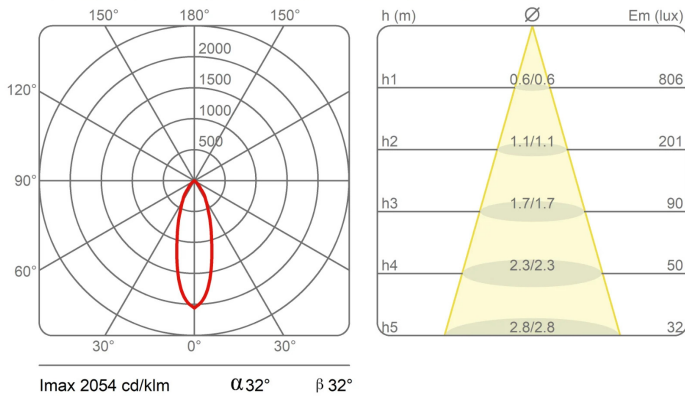

Dimensions

Height	10 cm
Diameter	7 cm
Weight	0.5 Kg

Materials

Structure	aluminium	Diffuser	polycarbonate
-----------	-----------	----------	---------------

Voltage	48V	Watt	13 W
Power unit	Excluded	Lumen	1950 lm
Mounting Power Supply	External	CRI	>80
Power supply	Electronic power supply	Duration	50000 h
Non dimmable		CCT	3000 K
		Energy class	D

Certifications

EcoLabel

Photometric curves

21012/38/NE-DK SISTEMA U - 38° DARKLIGHT13W 3000K LED

21012/38/NE SISTEMA U - 38°

13W 3000K LED

Colour variant code

21012/38/NE