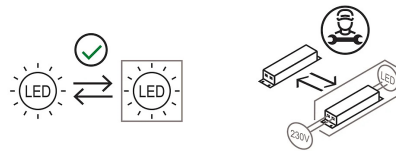

Certifications

EcoLabel