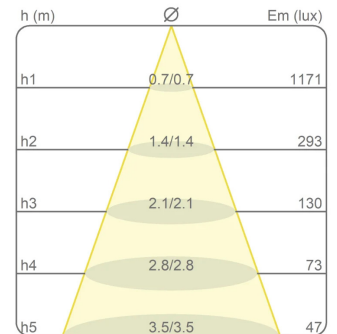

Dimensions

Height	10 cm
Diameter	7 cm
Weight	0.5 Kg

Materials

Structure	aluminium	Diffuser	polycarbonate
-----------	-----------	----------	---------------

Voltage	48V	Watt	13 W
Power unit	Excluded	Lumen	1950 lm
Mounting Power Supply	External	CRI	>80
Power supply	Electronic power supply	Duration	50000 h
Non dimmable		CCT	3000 K
		Energy class	D

Certifications

EcoLabel

Photometric curves

21012/38/NE-DK SISTEMA U - 38° DARKLIGHT13W 3000K LED

21012/38/NE SISTEMA U - 38°

13W 3000K LED

Colour variant code

21012/38/NE