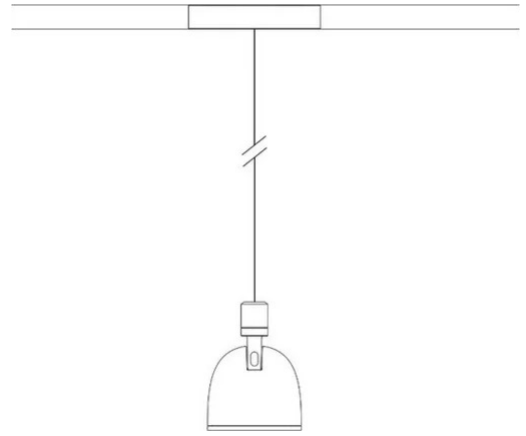

Sistema U

Medium beam - non dimmable

Studio Natural

colors

Typology Spotlight Pendant

Utilisation Indoor

48V 13 W 1950 lm

direct light

Suspension lamp with direct light, adjustable. Painted aluminum structure. LED light source with optics in different light beams. With suspension cable and 48V electrified track adapter.

Award

Family	Sistema U
Typology	Spotlight Pendant
Utilisation	Indoor

Dimensions

Height	10 cm
Diameter	7 cm
Weight	0.5 Kg

Materials

Structure	aluminium	Diffuser	polycarbonate
-----------	-----------	----------	---------------

Voltage	48V	Watt	13 W
Power unit	Excluded	Lumen	1950 lm
Mounting Power Supply	External	CRI	>80
Power supply	Electronic power supply	Duration	50000 h
Non dimmable		CCT	3000 K
		Energy class	D