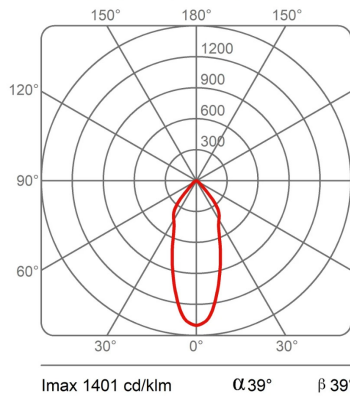

Dimensions

Height	10 cm
Diameter	7 cm
Weight	0.5 Kg

Materials

Structure	aluminium	Diffuser	polycarbonate
-----------	-----------	----------	---------------

Voltage	48V	Watt	13 W
Power unit	Excluded	Lumen	1950 lm
Mounting Power Supply	External	CRI	>80
Power supply	Electronic power supply	Duration	50000 h
Non dimmable		CCT	3000 K
		Energy class	D

Certifications

EcoLabel

Photometric curves

21012/38/NE-DK SISTEMA U - 38° DARKLIGHT13W 3000K LED

21012/38/NE SISTEMA U - 38°

13W 3000K LED

Colour variant code

21012/38/NE